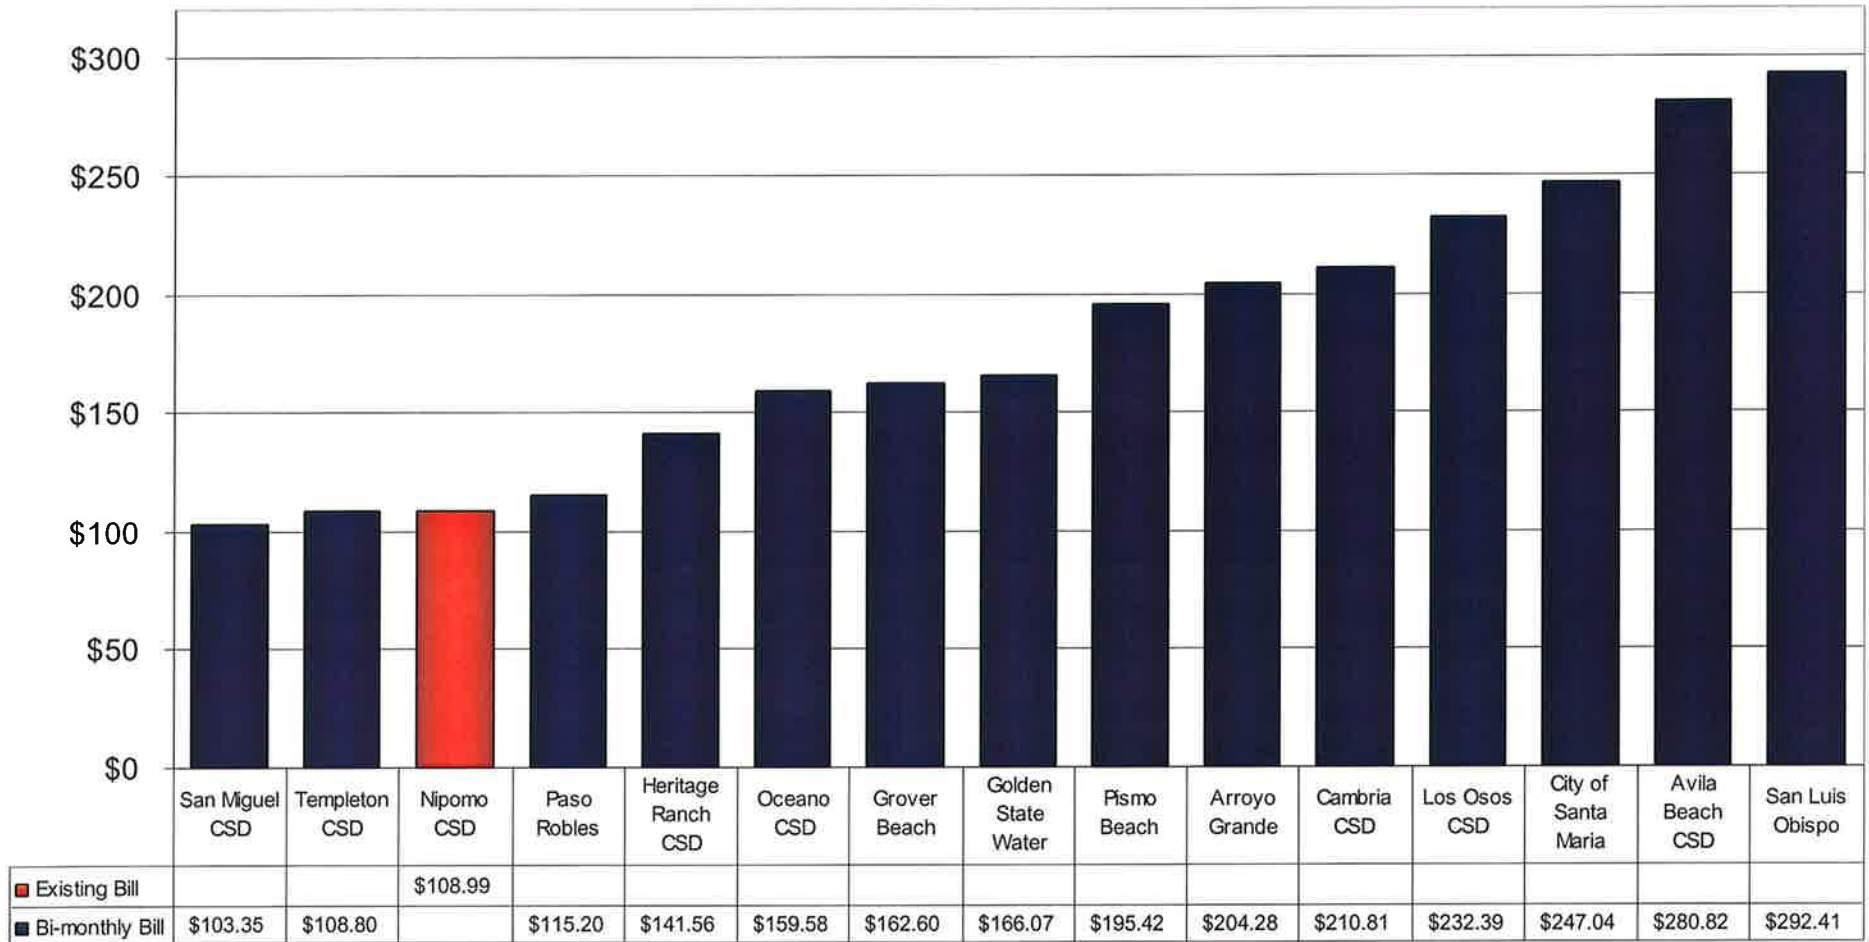

Selected Local Water Agencies
Comparison of Single-family Residential Bi-monthly Water Bills ^[1]
 at 36 Ccf Bi-monthly

[1] For rates in effect January 2014.