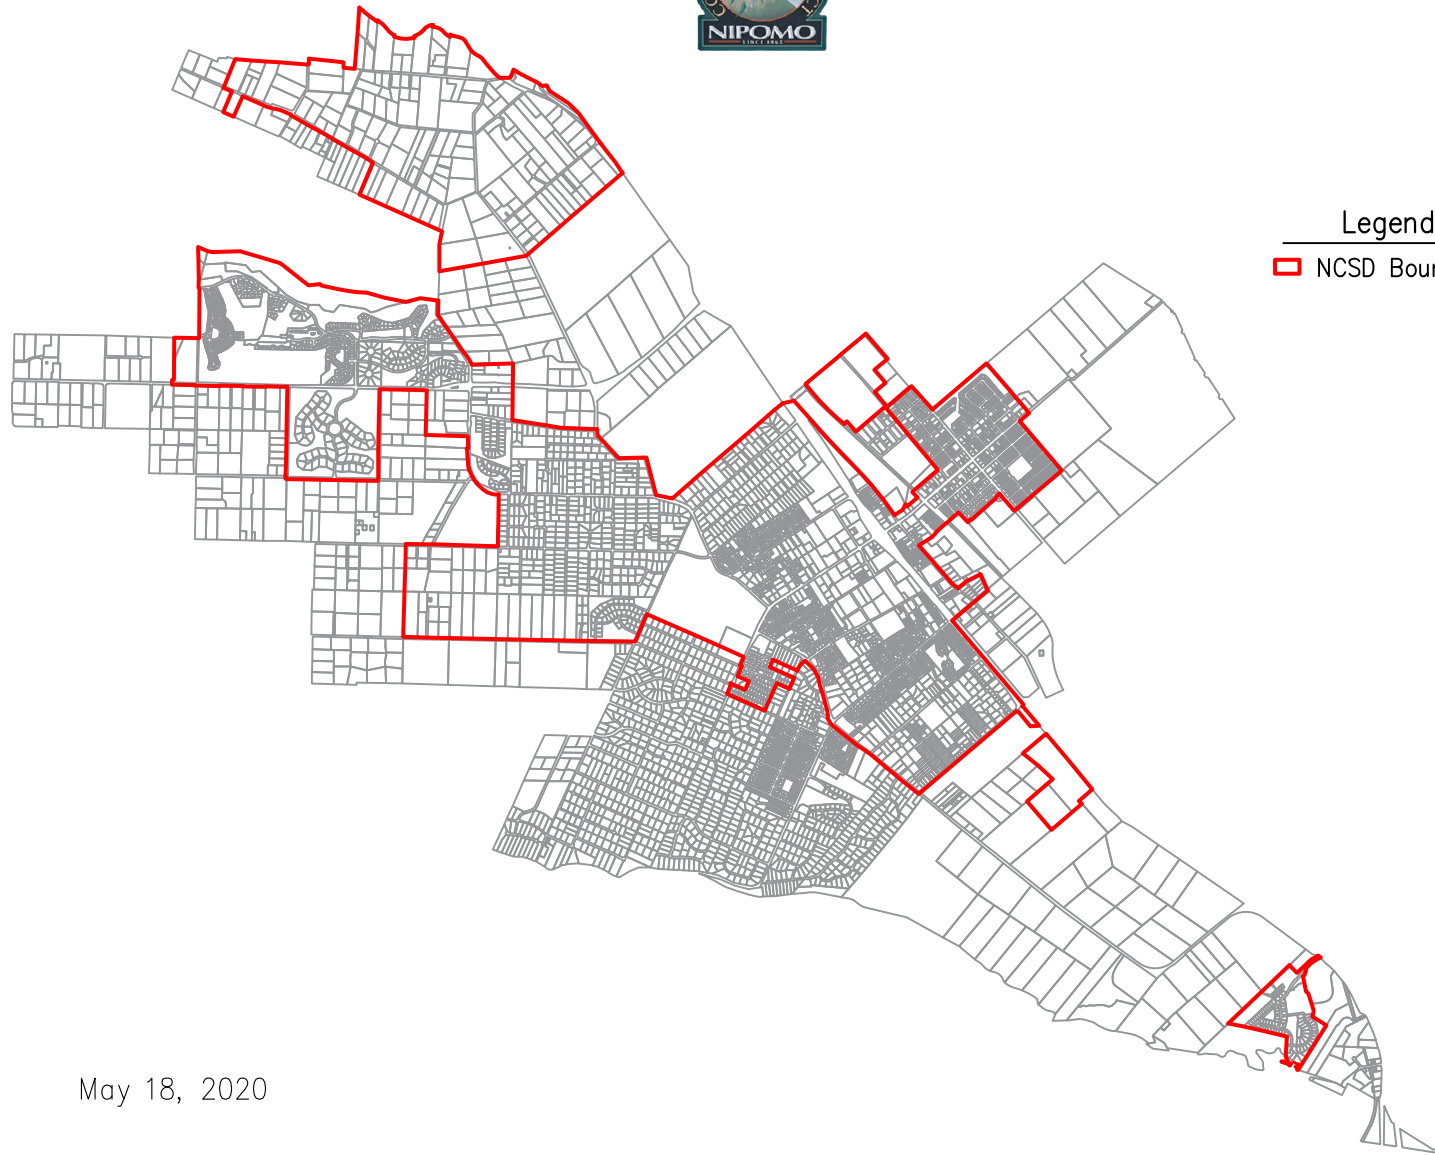

NIPOMO COMMUNITY SERVICES DISTRICT

Legend
□ NCS D Boundary

May 18, 2020